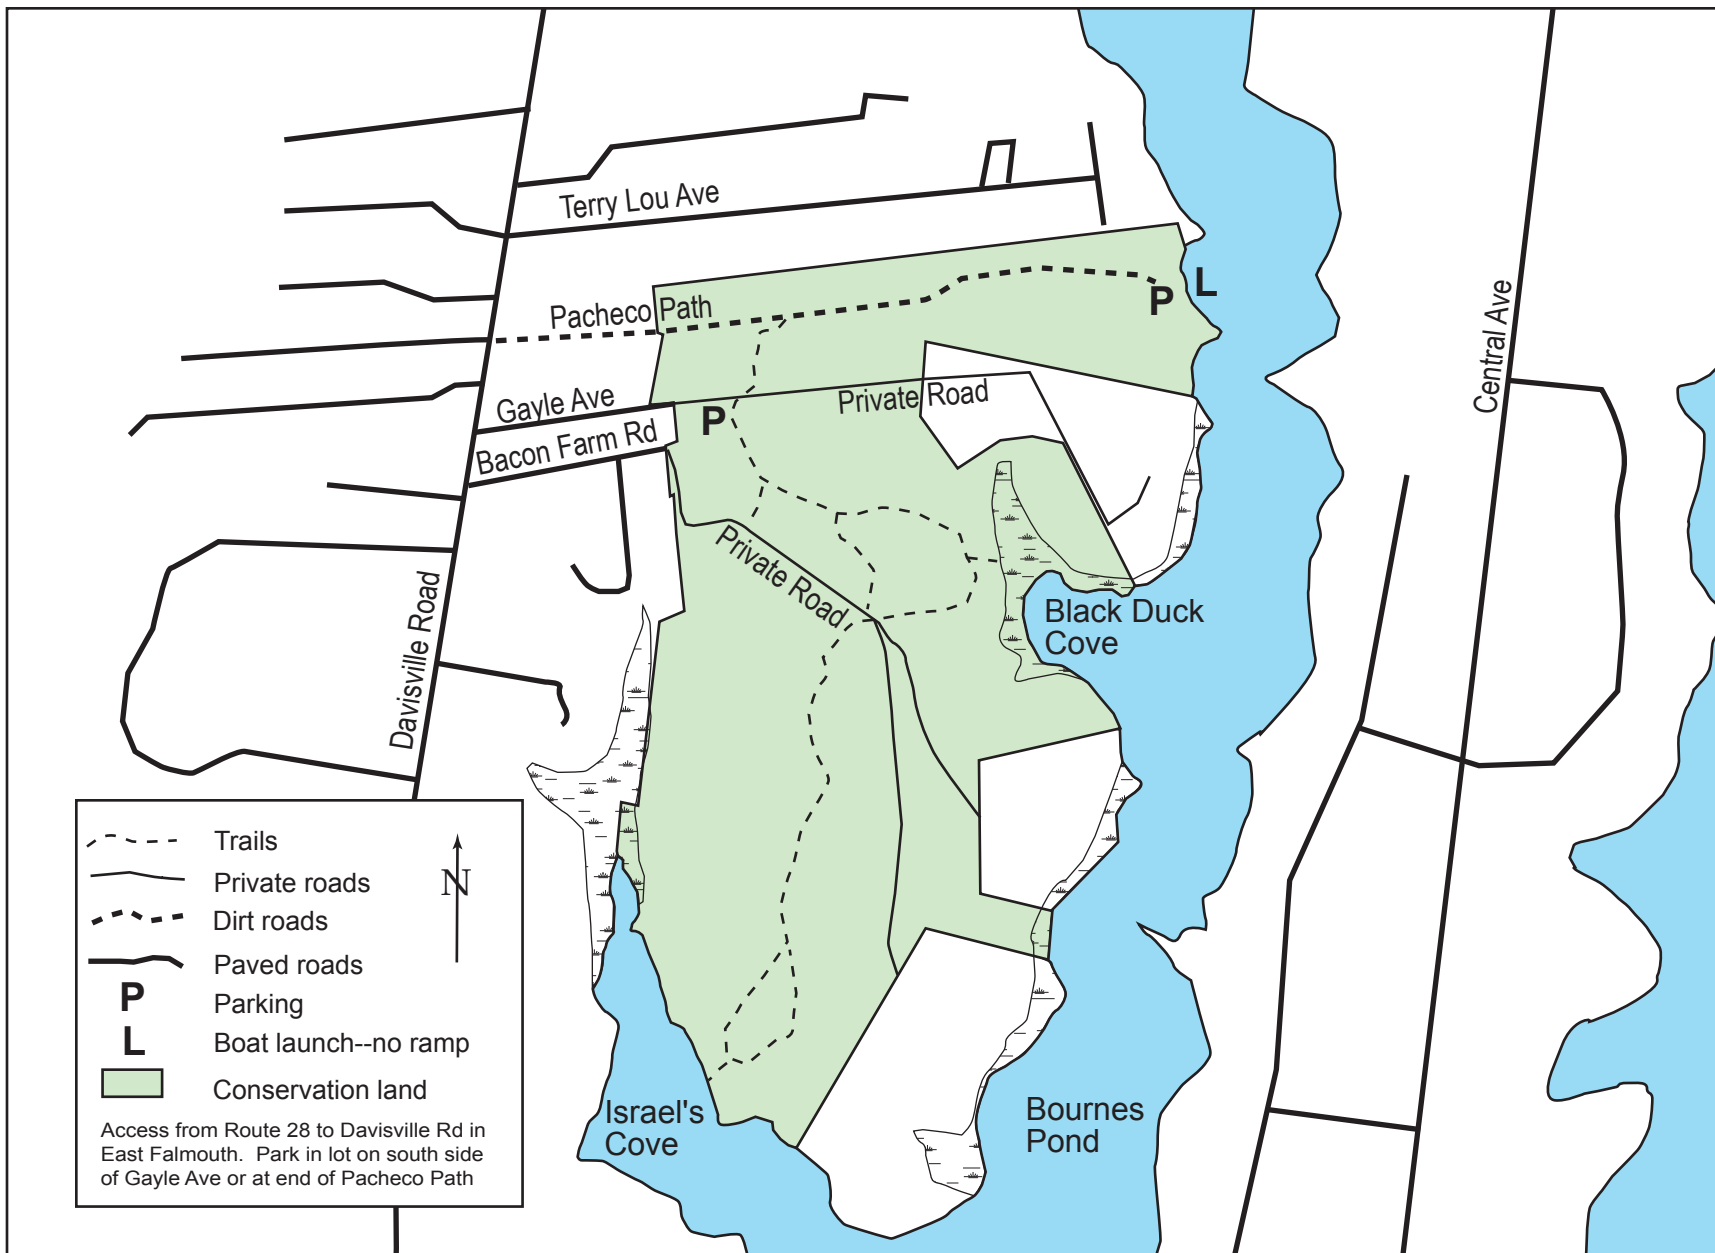

Sea Farms Conservation Area

Map by Beth Schwarzman, 2006, for The 300 Committee, Falmouth's Land Trust. For more information or to become a member visit www.300committee.org, visit the office at 157 Locust Street, Falmouth, MA 02540, or call 508-540-0876.