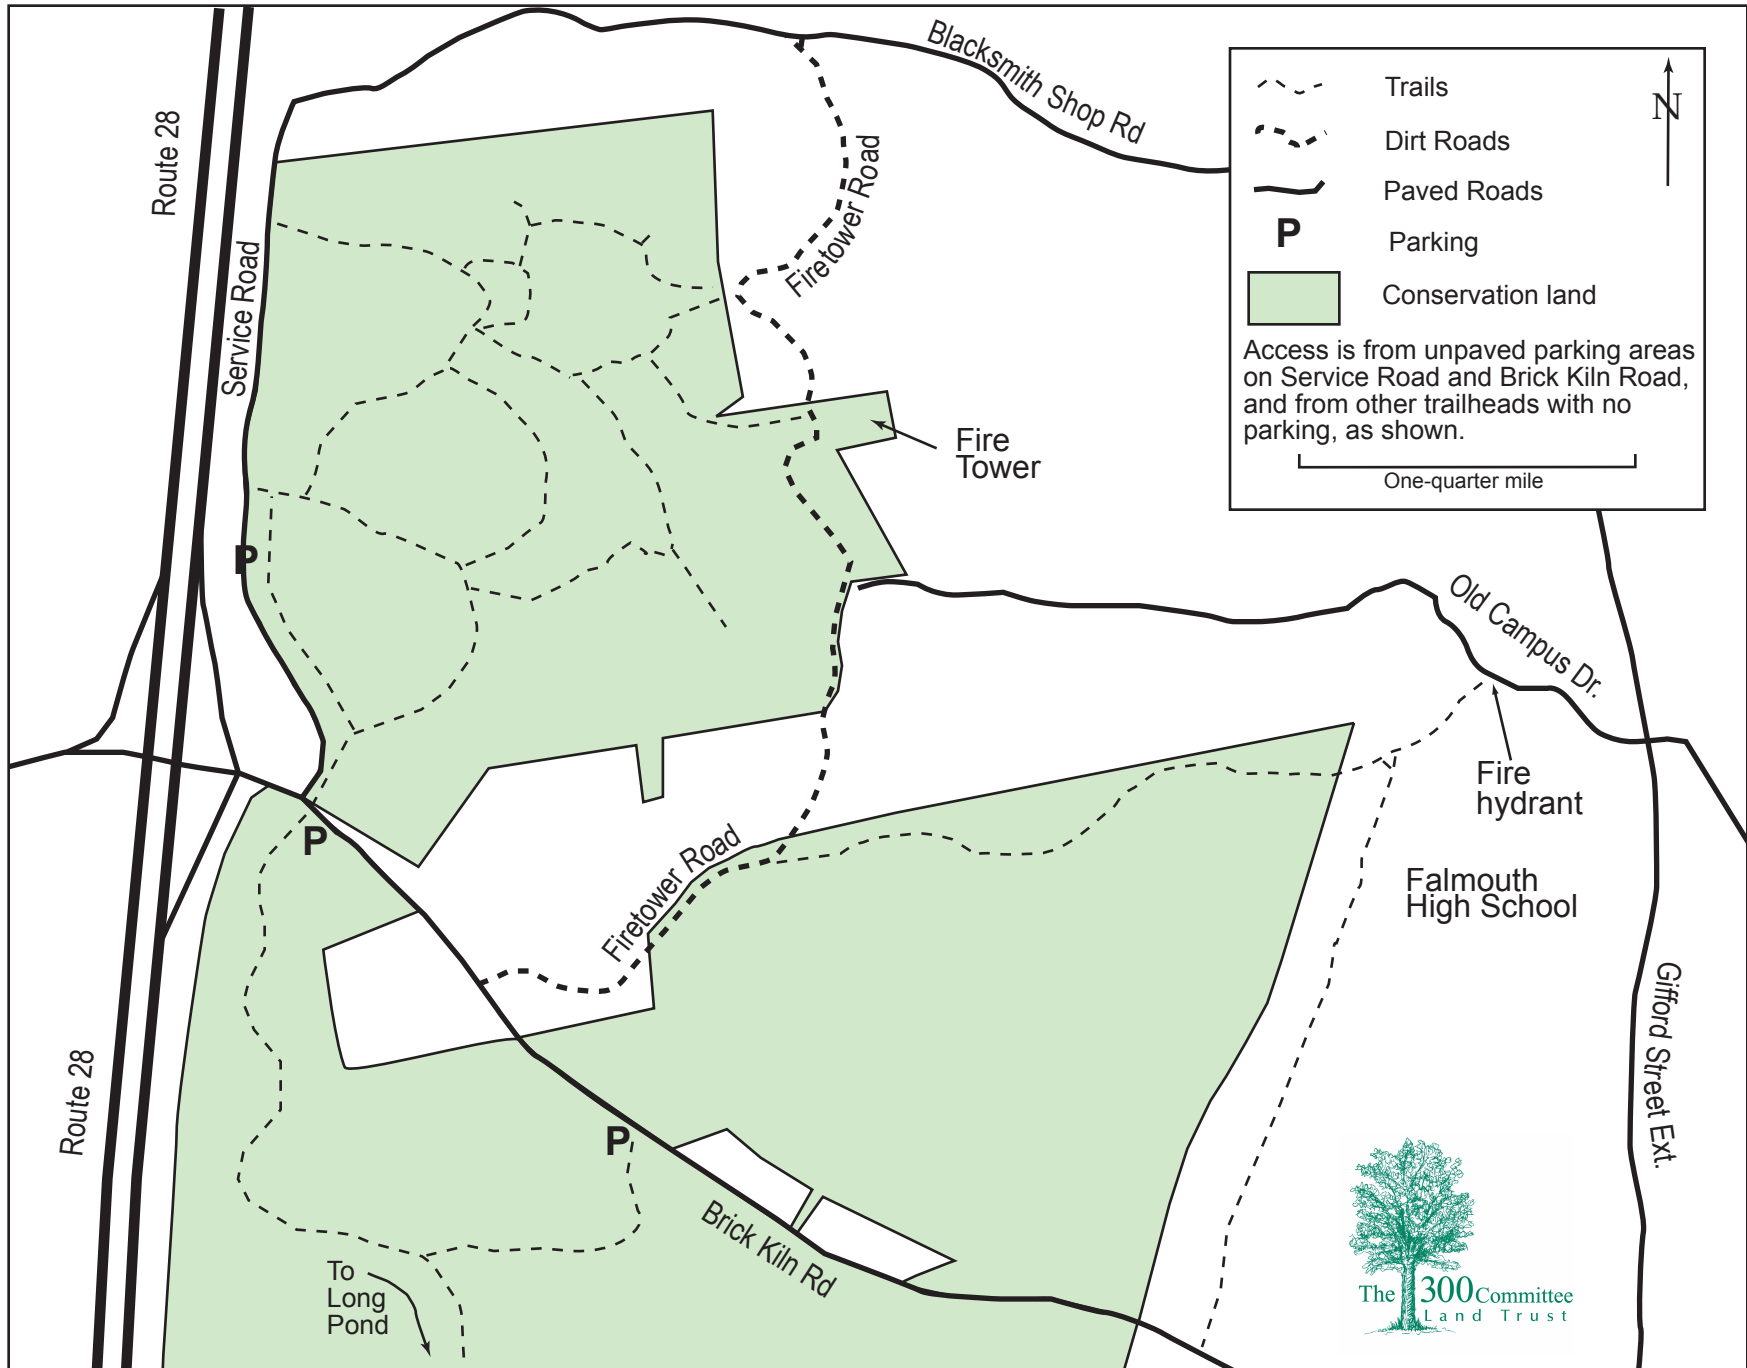

Collins Woodlot

Map by Beth Schwarzman, 2006, for The 300 Committee Land Trust. Updated 2010. For more information or to become a member visit www.300committee.org, visit the office at 157 Locust Street, Falmouth, MA 02540, or call 508-540-0876